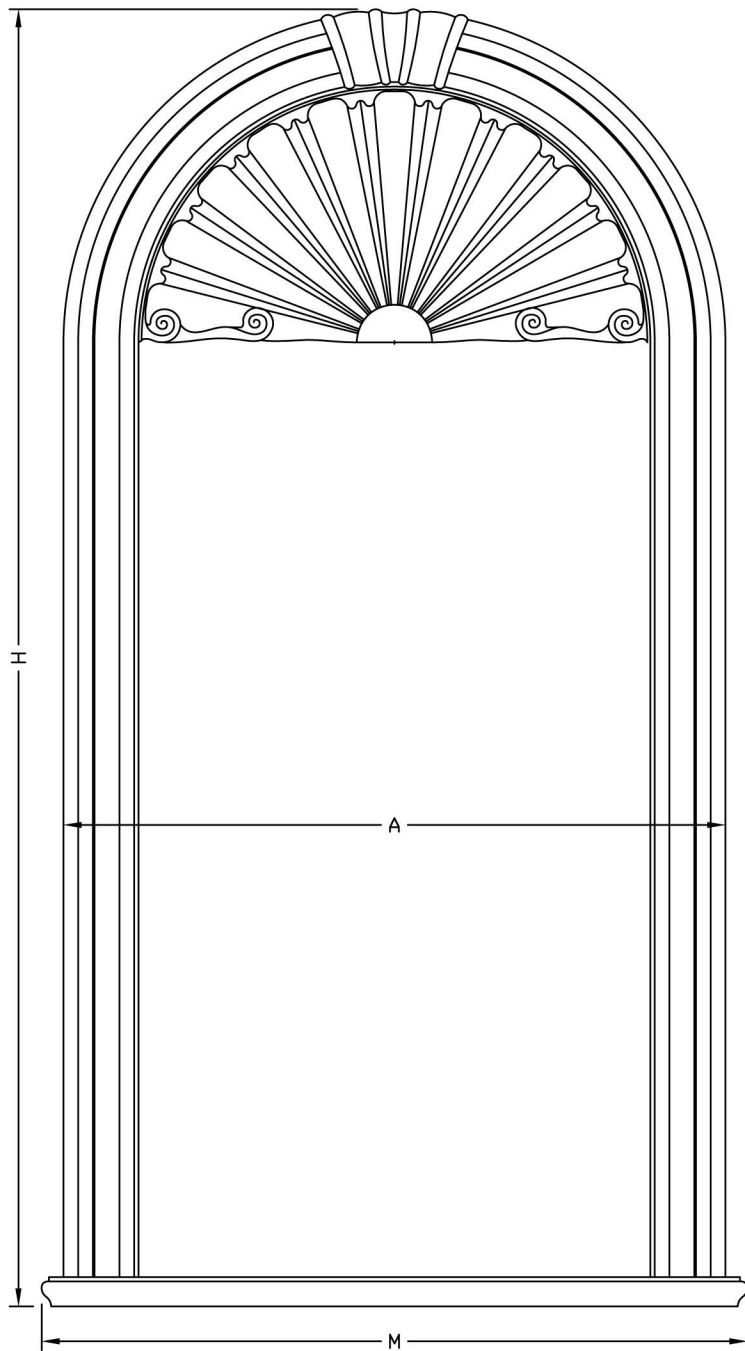

Niche - N30

Maximum Width (M) = 30"
Height - H = 55"
Depth - D = 10"
Width - A = 28"
Width - B = 3 5/8"