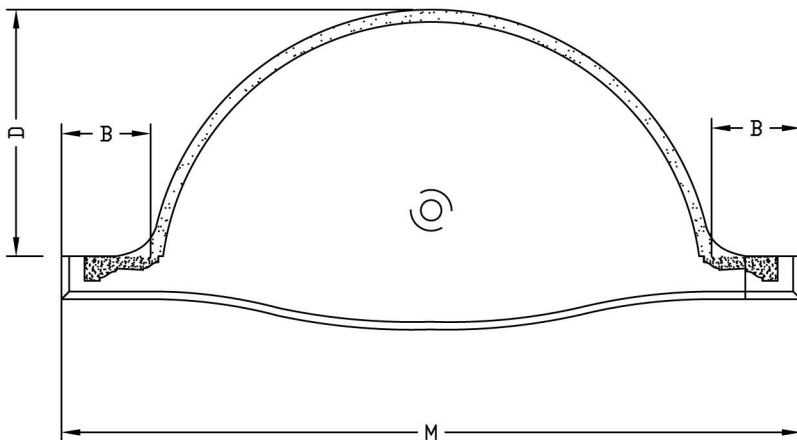

Niche - N30

Maximum Width (M) = 30"
Height - H = 55"
Depth - D = 10"
Width - A = 28"
Width - B = 3 5/8"